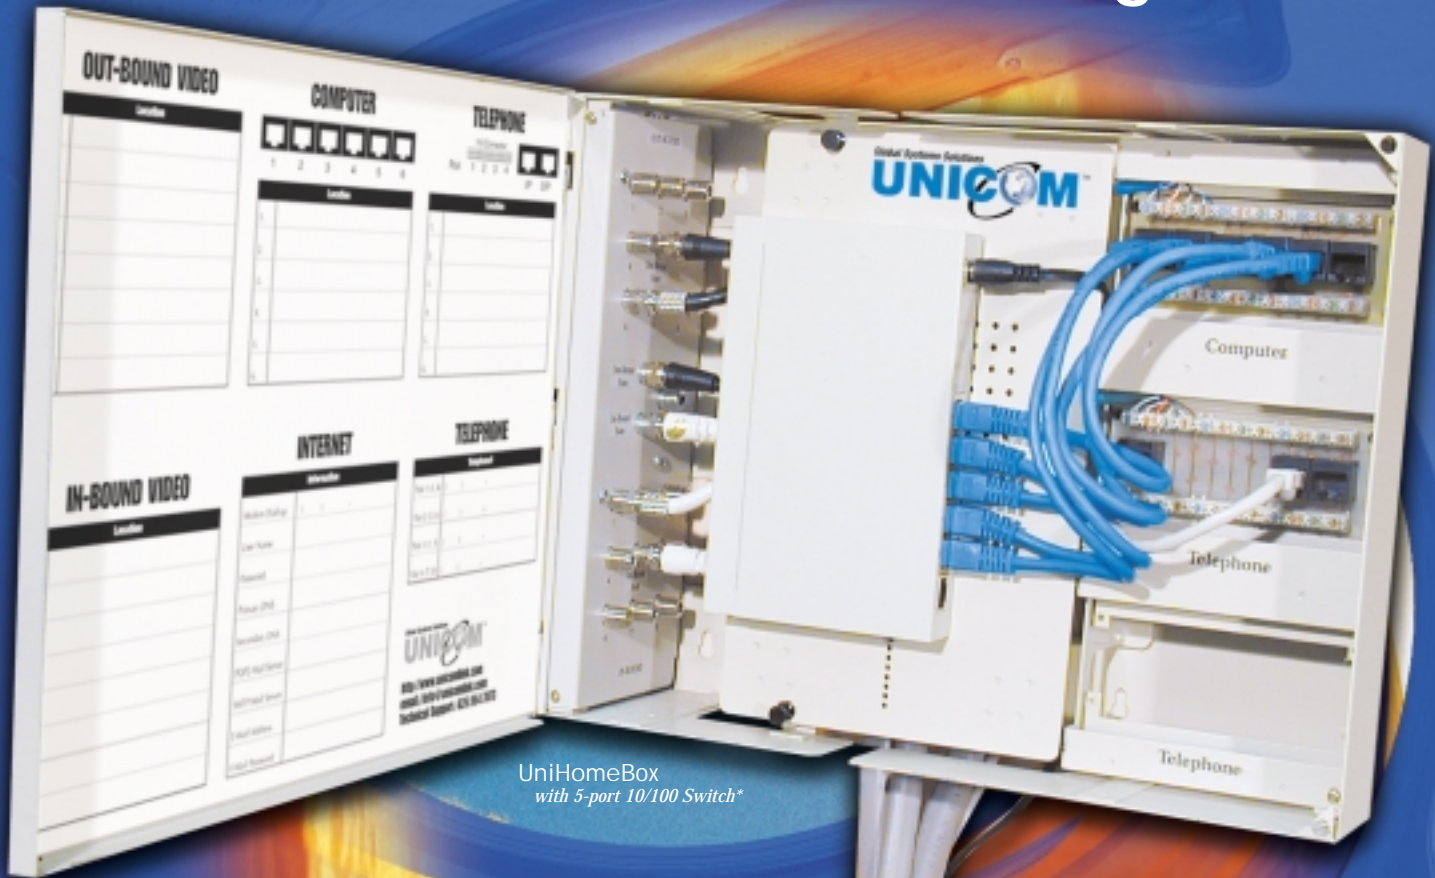

imagine

www.unicomlink.com

UniHome

Your Home Networking Solution

UniHomeBox
with 5-port 10/100 Switch*

Switches / Hubs sold separately*

Introducing the UniHome Series: the all-in-one Home Networking System in a box.

Designed and engineered to exacting standards, Unicom's new UniHome provides everything you'll need to fully integrate today's homes/small offices with the latest in innovative multimedia

applications. UniHome offers connections for internet access and sharing, home entertainment, the home/small office, home automation, CCTV, security and more! Combining space-saving cabinets and strategic wiring within it's flexible architecture, UniHome allows for easy installation, greater

expandability and virtually unlimited customization.

For almost two decades, Unicom has been dedicated to providing the best in communication technology for the real world.

Call Toll FREE:
1.800.346.6668

Global Systems Solutions
UNICOM