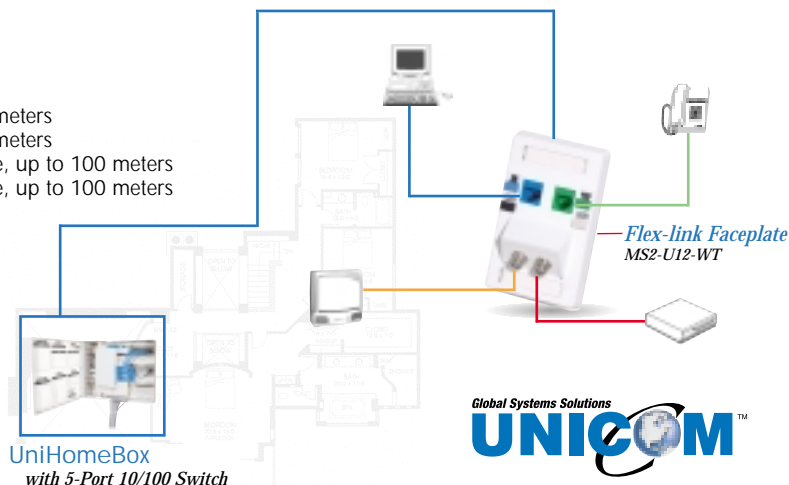

UniHomeBox™

Home Networking Solution

UNICOM's new UniHome Box, a complete home network in a box, provides a total wiring solution for most home environments. The box is designed in compliance with TIA-570-A Residential Wiring Standards and the EIA-600 Consumer Electronics Bus (CEBus) to provide all the connections you need; from telephone and cable TV to in-house broadcasting and computer networking. Imagine sharing an internet connection with multiple computers, monitoring the kids and enjoying a movie from any area in your home...simultaneously!

Note: Switch/hub sold separately. Unicom's 5/8-port 10/100 Switches and 5-port Ethernet Hubs are designed to be used with UniHomeBox for networking connections.

*5-port 10/100 Switch
FEP-32005T*

*also available with

- 8-port 10/100 Switch FEP-32008T
- 5-port 10Base-T Hub ETP-20005TM-1

PART NUMBER	DESCRIPTION

UHB-2VDT-KIT	UniHome Network Box, with CATV input. 8 port in-bound/out-bound video, 6 port Category 5e Data, 6 port Telephone, one extra space for any module and (5) 1ft. Category 5e patch cords for Network Connections.
UHB-M6ED	6 port Category 5e Data Module for extra Data Line
UHB-M63T	6 port Telephone Module for extra Telephone Line
UHB-S1FC	CATV Input Surge Protection (F connector)