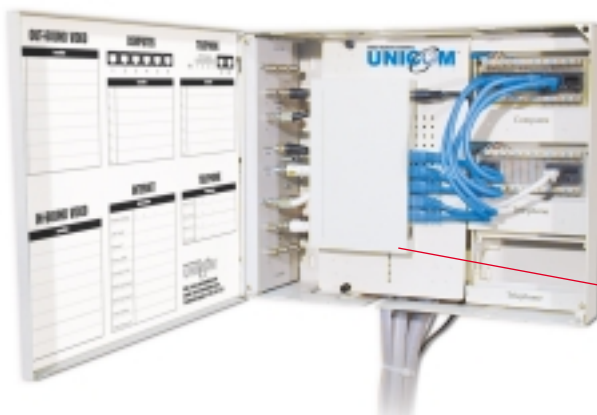

UNICOM's new UniHome Box, a complete home network in a box, provides a total wiring solution for most home environments. The box is designed in compliance with TIA-570-A Residential Wiring Standards and the EIA-600 Consumer Electronics Bus (CEBus) to provide all the connections you need; from telephone and cable TV to in-house broadcasting and computer networking. Imagine sharing an internet connection with multiple computers, monitoring the kids and enjoying a movie from any area in your home...simultaneously!

Note: Switch/hub sold separately. Unicom's 5/8-port 10/100 Switches and 5-port Ethernet Hubs are designed to be used with UniHomeBox for networking connections.

*5-port 10/100 Switch
FEP-32005T*

*also available with

- 8-port 10/100 Switch FEP-32008T
- 5-port 10Base-T Hub ETP-20005TM-1

UniHomeBox
with 5-port 10/100 Switch*

PART NUMBER	DESCRIPTION

UHB-2VDT-KIT	UniHome Network Box, with CATV input. 8 port in-bound/out-bound video, 6 port Category 5e Data, 6 port Telephone, one extra space for any module and (5) 1ft. Category 5e patch cords for Network Connections.
UHB-M6ED	6 port Category 5e Data Module for extra Data Line
UHB-M63T	6 port Telephone Module for extra Telephone Line
UHB-S1FC	CATV Input Surge Protection (F connector)

Standards :	TIA-570-A Residential Wiring Standards, EIA-600 Consumer Electronics Bus (CEBus) EIA/TIA-568-A-5 Category 5e Standards for Data EIA/TIA-568-A Category 3 Standards for Telephone
Interface:	In-bound video: 8 x F (Female) Out-Bound video: 8 x F (Female) CATV Input: 1 x F (Female) Data Module: 6 x Category 5e RJ-45/110 Telephone Module: 6 x Category 3 RJ-45/110 Space Module: For expansion
Impedance:	In-bound video: 75 ohm Out-bound video: 75 ohm Data: 100 ohm Telephone: 100 ohm
Bandwidth:	In-bound video: DC to 1 GHz Out-bound video: DC to 1 GHz CATV Input: DC to 1 GHz Data: up to 100 MHz Telephone: up to 10 MHz
Distance:	In-bound video: RG-6 cable, up to 50 meters Out-bound video: RG-6 cable, up to 50 meters Data: Category 5e UTP cable, up to 100 meters Telephone: Category 5e UTP cable, up to 100 meters
Enclosure:	Metal
Dimensions:	14.125" (W) x 10.5" (H) x 4.25" (D)