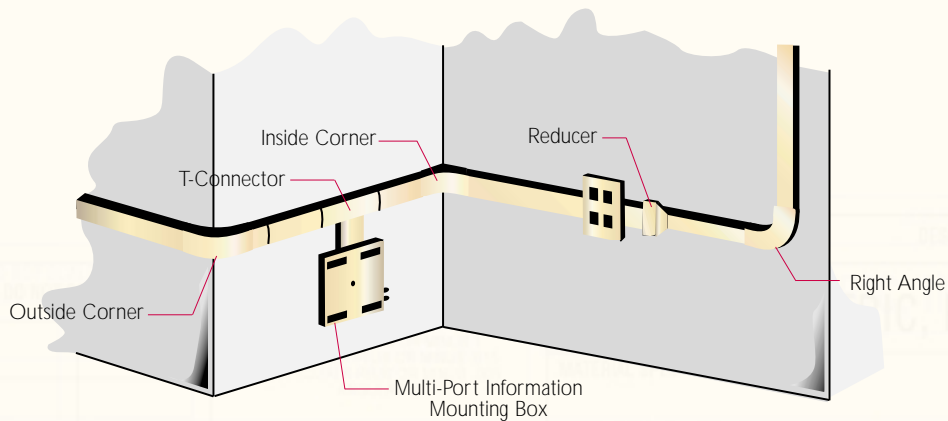

Raceway Solutions

Pliable Channel Flaps allow Cable to be Inserted and Removed Quickly and Easily

Durable PVC Cover

Channel with Pliable Flaps

Features:

- Unique Patented Design
- Easy to Use
- Separate Cover and Channel
- Available in 1/2", 1", and 1-1/2" Widths
- Meets TIA/EIA 586-A Bend Radius Requirements
- Supports Fiber Optic or Copper Cabling

NOTE: *XX = BG - Beige WT - White

- 1/2" Raceway Channel and Cover
- 1" Raceway Channel and Cover
- 1-1/2" Raceway Channel and Cover
- Raceway T-Connectors
- Raceway Right Angles

Raceway System

UNICOM's Raceway System has a unique patented design that allows you to install your network cabling effortlessly in less time than other forms of raceway. Our feed-in design gives you the flexibility and quality you deserve. The raceway system includes reducers, tees, end caps, ceiling drops, right angles, and inside and outside corners. They are available in 3 different sizes: 1/2", 1", and 1 1/2" and in 2 colors: white and beige. All raceway meets TIA/EIA 568-A bend radius requirements. Raceway channel is made with rigid flame retardant PVC UL94VO. Accessories are made from ABS flame retardant UL 94VO/5 rated material.

1/2" Raceway Channel and Cover

White

PART NUMBER	DESCRIPTION	SIZE	Pcs./LENGTH	TOTAL Ft./CASE
MIORW-11614	Channel	1/2"	50 / 6 ft.	300 ft.
MIORW-21614	Cover	1/2"	50 / 6 ft.	300 ft.

Beige

MIORW-11624	Channel	1/2"	50 / 6 ft.	300 ft.
MIORW-21624	Cover	1/2"	50 / 6 ft.	300 ft.