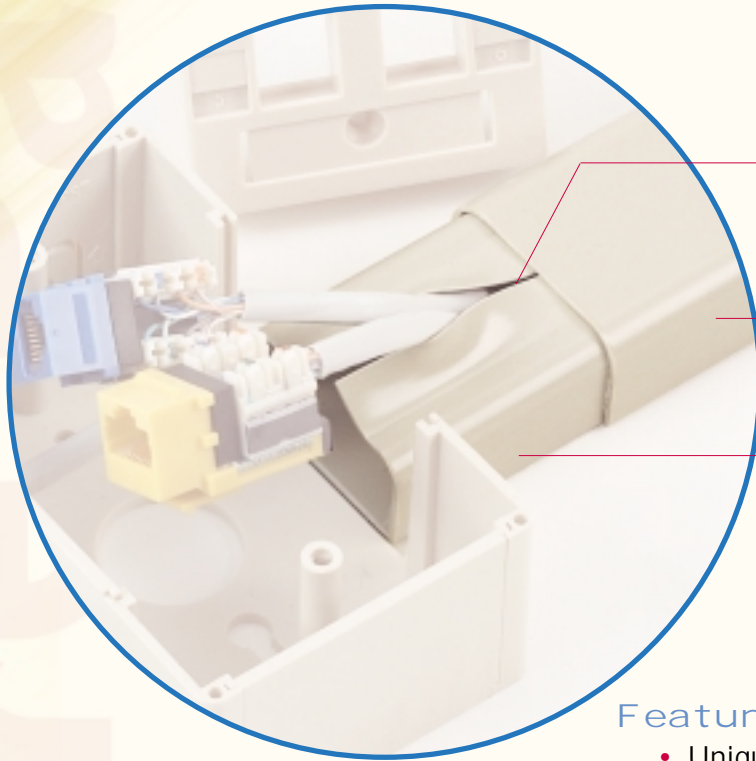

Raceway Solutions

Pliable Channel Flaps allow Cable to be Inserted and Removed Quickly and Easily

Durable PVC Cover

Channel with Pliable Flaps

Features:

- Unique Patented Design
- Easy to Use
- Separate Cover and Channel
- Available in 1/2", 1", and 1-1/2" Widths
- Meets TIA/EIA 586-A Bend Radius Requirements
- Supports Fiber Optic or Copper Cabling

NOTE: *XX = BG - Beige WT - White

- 1/2" Raceway Channel and Cover
- 1" Raceway Channel and Cover
- 1-1/2" Raceway Channel and Cover
- Raceway T-Connectors
- Raceway Right Angles

Raceway System

UNICOM's Raceway System has a unique patented design that allows you to install your network cabling effortlessly in less time than other forms of raceway. Our feed-in design gives you the flexibility and quality you deserve. The raceway system includes reducers, tees, end caps, ceiling drops, right angles, and inside and outside corners. They are available in 3 different sizes: 1/2", 1", and 1 1/2" and in 2 colors: white and beige. All raceway meets TIA/EIA 568-A bend radius requirements. Raceway channel is made with rigid flame retardant PVC UL94VO. Accessories are made from ABS flame retardant UL 94VO/5 rated material.