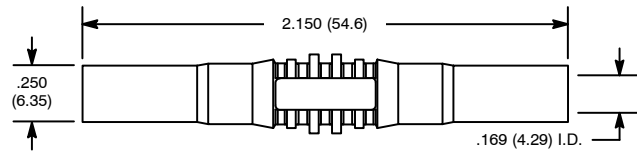

Insulated Banana Coupler, 4mm

Features

- Nickel-Plated Brass Banana Plug with Nylon Insulator
- Mates with All Shrouded, Unshrouded and Retractable 4mm Banana Plugs
- Standard Colors: Black, Red

TL-030

Specifications

IEC 1010 Rating: 1000V, 15 Amps

	NTE Type No.	Color	Diag No.
NEW	72-182-0	Black	TL-030
NEW	72-182-2	Red	TL-030