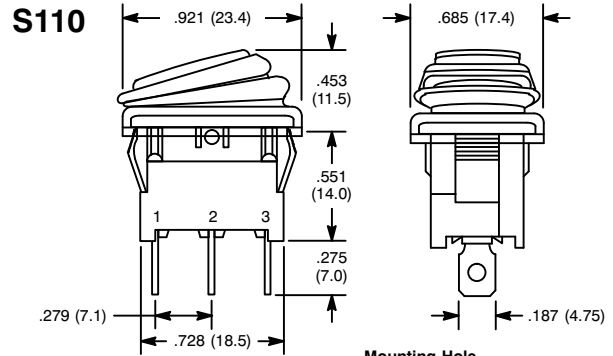

## Features

- Single Pole
- Waterproof: IP65
- .187" Quick Connect Terminals

Mounting Hole

Panel Thickness	X
.030 (.750) - .059 (1.50)	.764 (19.40)
.059 (1.50) - .098 (2.50)	.780 (19.80)

Mounting Hole Dimensions: .512 (13.0)

## Features

- Single Pole
- Waterproof: IP65
- .187" Quick Connect Terminals