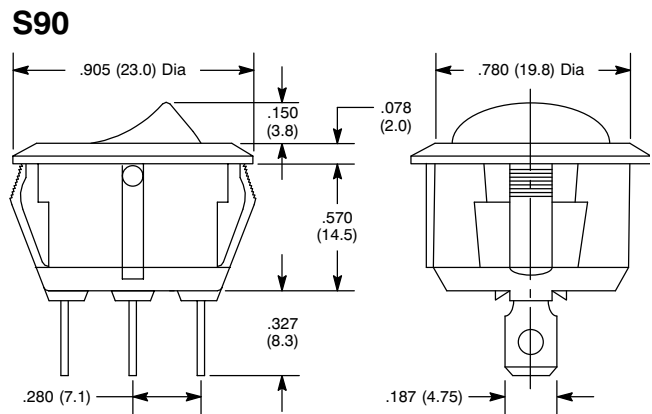

## Features

- Single Pole
- Waterproof: IP65
- .187" Quick Connect Terminals

Mounting Hole

Panel Thickness	X
.030 (.750) - .059 (1.50)	.764 (19.40)
.059 (1.50) - .098 (2.50)	.780 (19.80)

Mounting Hole Dimensions: .512 (13.0)

## Specifications

**Current Rating:** 16A 125VAC 1/3 HP, 10A 250VAC 1/2 HP  
**Lens Color:** See Table  
**Lamp Voltage:** 110V Neon (AC) & 12V LED (DC)  
**Insulation Resistance:** 100 Megohms (min.) at 500VDC  
**Dielectric Strength:** 1000V RMS (min.)  
**Temperature Rating:** +32°F to +185°F (0°C to +85°C)  
**Electrical Life:** 10,000 cycles  
**Mechanical Life:** 50,000 cycles at full load  
**Terminal Type:** .187" Tab Q.C.  
**Mounting Hole:** See Table 1

## Features

- Single Pole
- Waterproof: IP65
- .187" Quick Connect Terminals