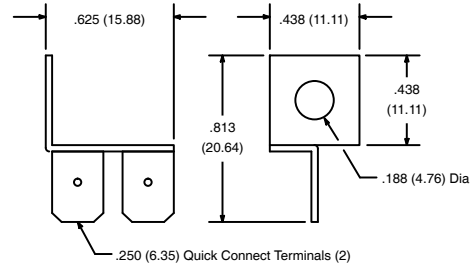

RLY9201

Dual .250" Quick Connect Terminals for Contactors

Features:

- For RLY400 & RLY600 Series

RLY9202

Box Lug for Contactors

Features:

- For RLY600 Series

Electrical Rating:

Maximum Wire Size #14 AWG

RLY9203

Replacement Contacts for Contactors

Features:

- For RLY600 Series