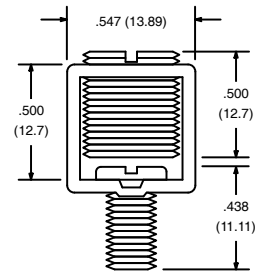

RLY9201

Dual .250" Quick Connect Terminals for Contactors

Features:

- For RLY400 & RLY600 Series

RLY9202

Box Lug for Contactors

Features:

- For RLY600 Series

Electrical Rating:

Maximum Wire Size #14 AWG

RLY9203

Replacement Contacts for Contactors

Features:

- For RLY600 Series