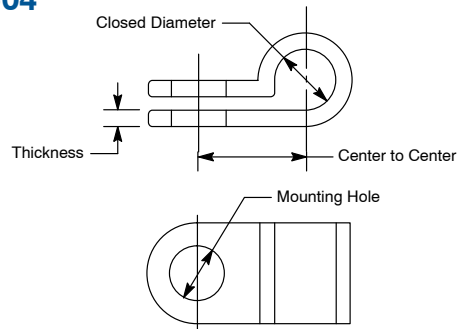

Cable Clamps, Self-Aligning

Features

- Secures the Routing of Cables, Harnesses, and Hoses
- Rounded Edges Protect Against Insulation Abrasion and Cutting Hoses
- Saddle Washer Allows for Quick and Secure Alignment
- Manufactured from Durable and Flexible Nylon 66
- Available in Natural or UV Black

CC-04

Color Code Chart

0	Black	9	Natural
---	-------	---	---------

Cable Clamps (100 per bag)

NTE Type No.	Screw Size	Width (in. / mm)	Thickness (in. / mm)	Closed Diameter (in. / mm)	Center to Center (in. / mm)	Overall Length (in. / mm)	Diag No.
04-SACL125x	#6	.377 / 9.57	.046 / 1.16	.082 / 2.08	.314 / 7.97	.800 / 20.32	CC-04
04-SACL187x	#6	.377 / 9.57	.049 / 1.24	.151 / 3.83	.362 / 9.19	.867 / 22.02	CC-04
04-SACL250x	#6	.396 / 10.05	.049 / 1.24	.205 / 5.20	.409 / 10.38	.900 / 22.86	CC-04
04-SACL312x	#6	.396 / 10.05	.049 / 1.24	.256 / 6.50	.440 / 11.17	.982 / 24.94	CC-04
04-SACL375x	#10	.486 / 12.34	.057 / 1.44	.352 / 8.94	.492 / 12.49	1.117 / 28.37	CC-04
04-SACL500x	#10	.486 / 12.34	.057 / 1.44	.470 / 11.93	.582 / 14.78	1.233 / 31.31	CC-04
04-SACL625x	#10	.486 / 12.34	.060 / 1.52	.564 / 14.32	.622 / 15.79	1.335 / 33.90	CC-04
04-SACL750x	#10	.469 / 11.91	.060 / 1.52	.693 / 17.60	.708 / 17.98	1.460 / 37.08	CC-04
04-SACL875x	#10	.469 / 11.91	.057 / 1.44	.813 / 20.65	.767 / 19.48	1.577 / 40.05	CC-04
04-SACL1000x	#10	.469 / 11.91	.057 / 1.44	.890 / 22.60	.820 / 20.82	1.684 / 42.77	CC-04
04-SACL1250x	#10	.469 / 11.91	.065 / 1.65	1.126 / 28.60	.940 / 23.87	2.000 / 50.80	CC-04
04-SACL1500x	#10	.486 / 12.34	.060 / 1.52	1.440 / 36.57	.980 / 24.89	2.168 / 55.06	CC-04